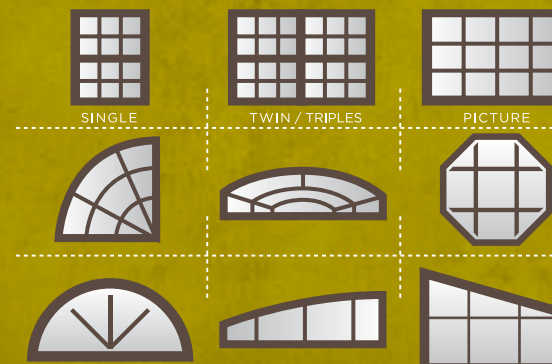

ARCHITECTURAL SHAPES

This product meets Energy Star thermal performance requirements with Low-E Glass or better upgrade.

Other styles and shapes are available