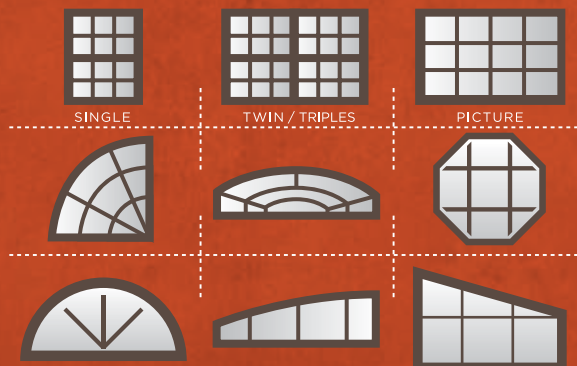

SIZING MATRIX

Rough Opening	24"	28"	32"	36"	44"	48"
Unit Size	23.5"	27.5"	31.5"	35.5"	43.5"	47.5"
36"	35.5" 2030	2430	2830	3030	3830	4030
44"	43.5" 2038	2438	2838	3038	3838	4038
48"	47.5" 2040	2440	2840	3040	3840	4040
52"	51.5" 2044	2444	2844	3044	3844	4044
60"	59.5" 2050	2450	2850	3050	3850	4050
72"	71.5" 2060	2460	2860	3060	3860	4060

Exceeds ANSI/AAMA 101-93 specifications. Building codes vary. Check your local requirements

Meets Egress

ARCHITECTURAL SHAPES

Other styles and shapes are available

This product meets Energy Star thermal performance requirements with Low-E Glass or better upgrade.